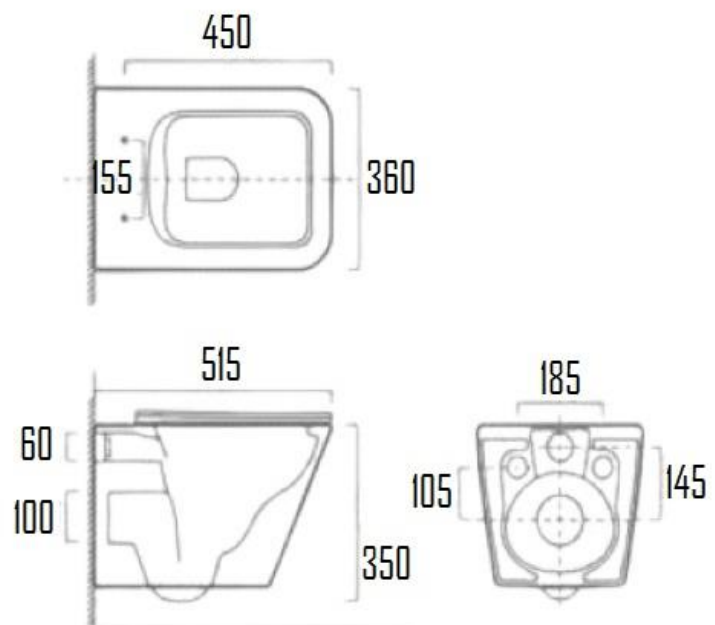

WALL HUNG TOILET WITH SOFT CLOSING SEAT COVER, P-TRAP 180MM ROUGHING-IN SVER-8013

Specifications

Brand	ÖLIND
Range	WALL HUNG WC
Product code	SVER-8013
Finish/Colour	GLOSSY WHITE, MATTE BLACK
Product type	TOILET
Material	CERAMIC
Configuration	WALL HUNG
Mounting Type	WALL MOUNTED