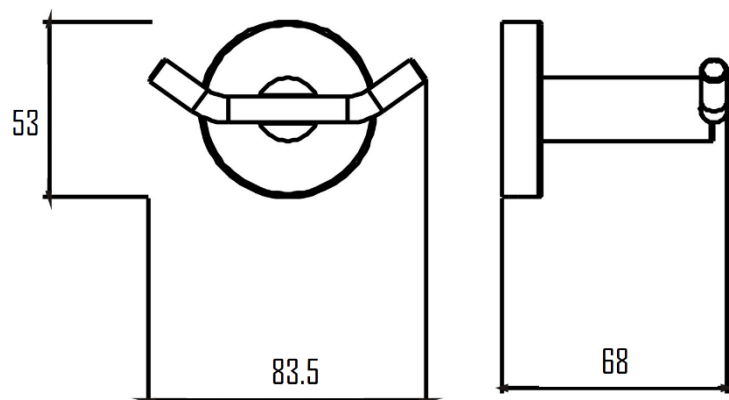

VISBY DOUBLE ROBE HOOK SVER-V60110

Specifications

Brand	ÖLIND
Range	VISBY
Product code	SVER-V60110
Finish/Colour	CHROME, MATTE BLACK BRUSHED GOLD, GUNMETAL, BRUSHED NICKEL
Product type	ROBE HOOK
Material	SUS304
Configuration	WALL MOUNTED
Mounting Type	WALL MOUNTED