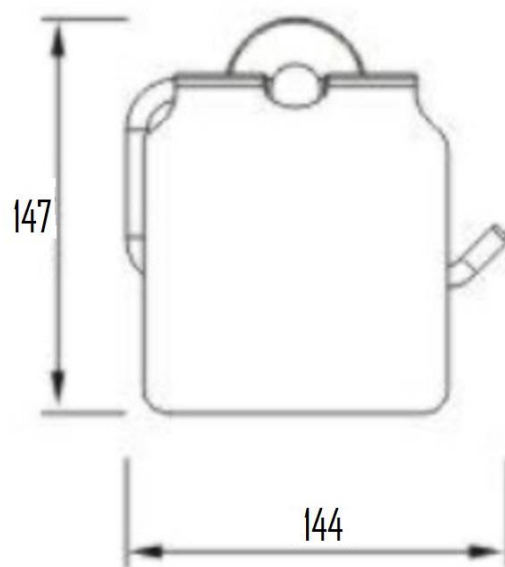

VISBY TOILET PAPER HOLDER SVER-V6011

Specifications

Brand	ÖLIND
Range	VISBY
Product code	SVER- V6011
Finish/Colour	CHROME, BRUSHED NICKEL MATTE BLACK, BRUSHED GOLD GUNMETAL
Product type	TOILET PAPER HOLDER
Material	STAINLESS STEEL
Configuration	WALL MOUNTED
Mounting Type	WALL MOUNTED