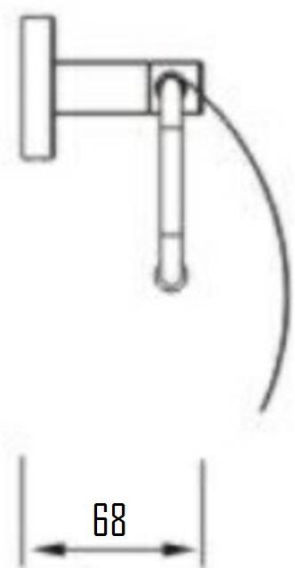

VISBY TOILET PAPER HOLDER SVER-V6011

Specifications

Brand	ÖLIND
Range	VISBY
Product code	SVER- V6011
Finish/Colour	CHROME, BRUSHED NICKEL MATTE BLACK, BRUSHED GOLD GUNMETAL
Product type	TOILET PAPER HOLDER
Material	STAINLESS STEEL
Configuration	WALL MOUNTED
Mounting Type	WALL MOUNTED