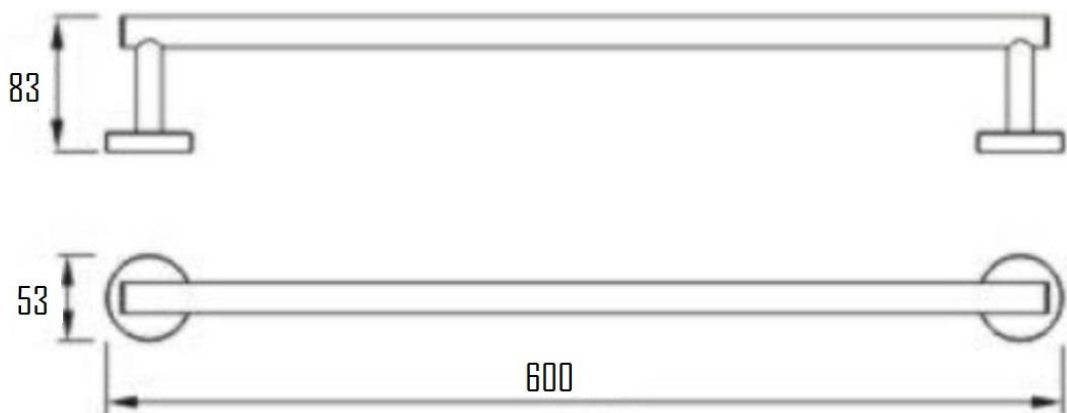

### VISBY TOWEL RAIL SVER-V6001

#### Specifications

Brand	ÖLIND
Range	VISBY
Product code	SVER-V6001
Finish/Colour	CHROME, MATTE BLACK BRUSHED GOLD, GUNMETAL, BRUSHED NICKEL
Product type	TOWEL RAIL
Material	SUS304
Configuration	WALL MOUNTED
Mounting Type	WALL MOUNTED