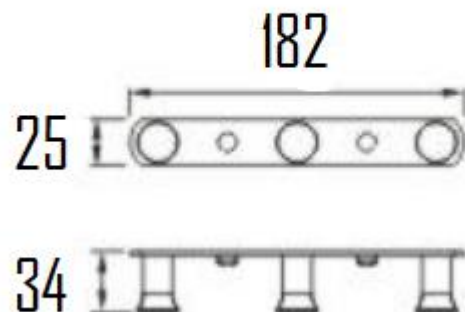

VISBY ROBE HOOK SVER-VD2

Specifications

Brand	ÖLIND
Range	VISBY
Product code	SVER-VD2
Finish/Colour	CHROME, MATTE BLACK
Product type	ROBE HOOK
Material	SUS304
Configuration	WALL MOUNTED
Mounting Type	WALL MOUNTED