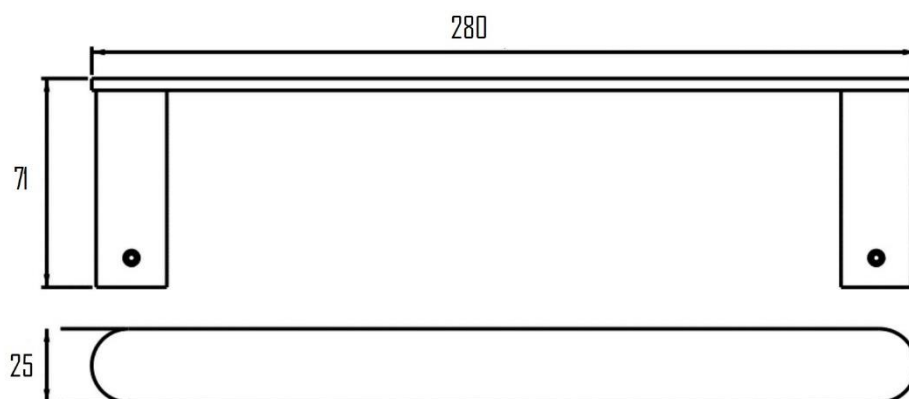

UPPSALA TOWEL RING

SVR-U87210

Specifications

Brand	ÖLIND
Range	UPPSALA
Product code	SVR-U87210
Finish/Colour	CHROME, MATTE BLACK BRUSHED GOLD, GUNMETAL, BRUSHED NICKEL
Product type	TOWEL RING
Material	SUS304
Configuration	WALL MOUNTED
Mounting Type	WALL MOUNTED