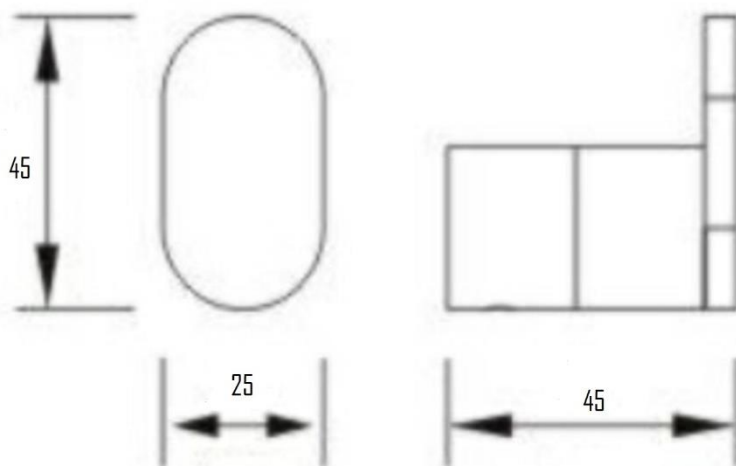

UPPSALA SINGLE ROBE HOOK SVER-U87010

Specifications

Brand	ÖLIND
Range	UPPSALA
Product code	SVER-U87010
Finish/Colour	CHROME, MATTE BLACK BRUSHED GOLD, GUNMETAL, BRUSHED NICKEL
Product type	ROBE HOOK
Material	SUS304
Configuration	WALL MOUNTED
Mounting Type	WALL MOUNTED