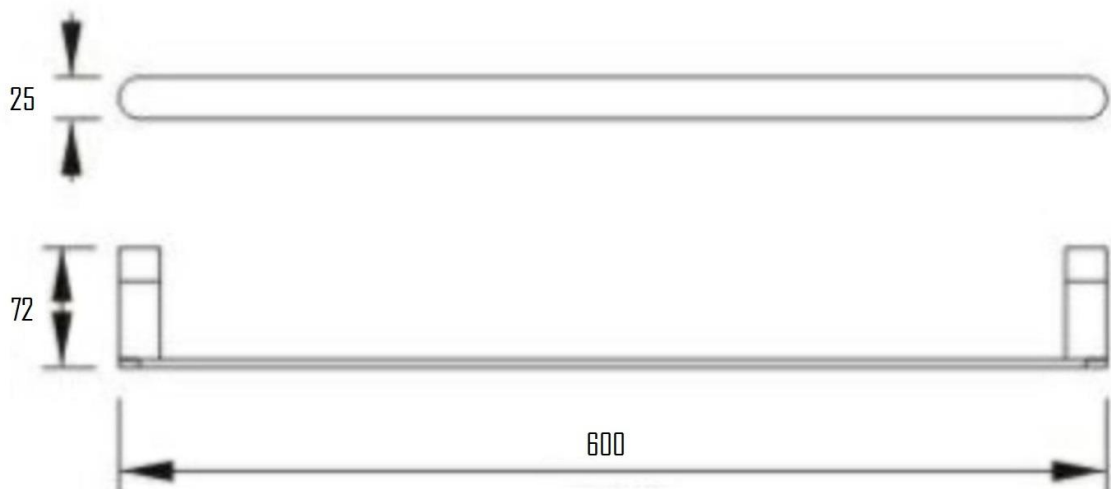

UPPSALA TOWEL RAIL SVER-U87001

Specifications

Brand	ÖLIND
Range	UPPSALA
Product code	SVER-U87001
Finish/Colour	CHROME, MATTE BLACK BRUSHED GOLD, GUNMETAL, BRUSHED NICKEL
Product type	TOWEL RAIL
Material	SUS304
Configuration	WALL MOUNTED
Mounting Type	WALL MOUNTED