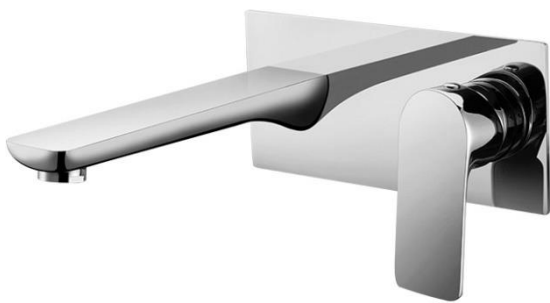

NORRMALM CONCEALED BASIN MIXER SVER-N2009

Specifications

Brand	ÖLIND
Range	NORRMALM
Product code	SVER-N2009
Finish/Colour	CHROME, MATTE BLACK, BRUSHED GOLD, GUNMETAL BRUSHED NICKEL
Product type	BASIN MIXER
Material	BRASS
Configuration	CONCEALED
Mounting Type	WALL MOUNTED