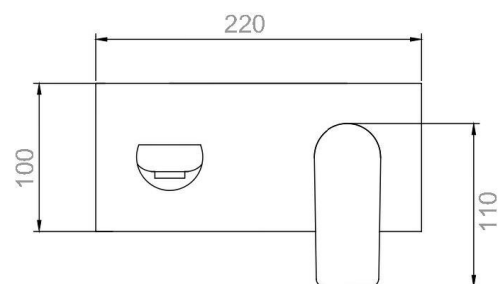

NORRMALM CONCEALED BASIN MIXER SVER-N2009

Specifications

Brand	ÖLIND
Range	NORRMALM
Product code	SVER-N2009
Finish/Colour	CHROME, MATTE BLACK, BRUSHED GOLD, GUNMETAL BRUSHED NICKEL
Product type	BASIN MIXER
Material	BRASS
Configuration	CONCEALED
Mounting Type	WALL MOUNTED