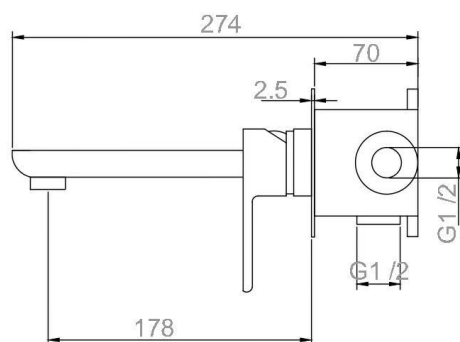

NORRMALM CONCEALED BASIN MIXER SVER-N2009

Specifications

Brand	ÖLIND
Range	NORRMALM
Product code	SVER-N2009
Finish/Colour	CHROME, MATTE BLACK, BRUSHED GOLD, GUNMETAL BRUSHED NICKEL
Product type	BASIN MIXER
Material	BRASS
Configuration	CONCEALED
Mounting Type	WALL MOUNTED