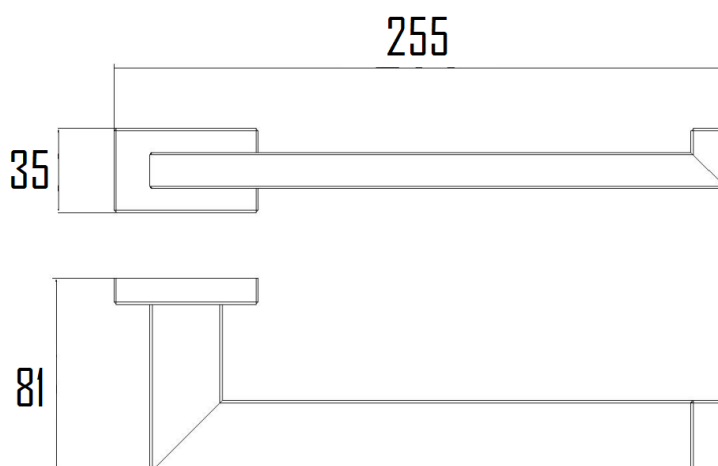

LUND TOILET PAPER HOLDER

SVER-L71011

Specifications

Brand	ÖLIND
Range	LUND
Product code	SVER- L71011
Finish/Colour	CHROME,BRUSHED NICKEL MATTE BLACK, BRUSHED GOLD GUNMETAL
Product type	TOILET PAPER HOLDER
Material	STAINLESS STEEL
Configuration	WALL MOUNTED
Mounting Type	WALL MOUNTED