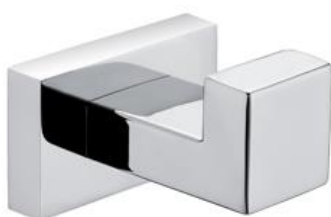

LUND SINGLE ROBE HOOK SVER-L71010

Specifications

Brand	ÖLIND
Range	LUND
Product code	SVER- L71010
Finish/Colour	CHROME,BRUSHED NICKEL
Product type	ROBE HOOK
Material	SUS304
Configuration	WALL MOUNTED
Mounting Type	WALL MOUNTED