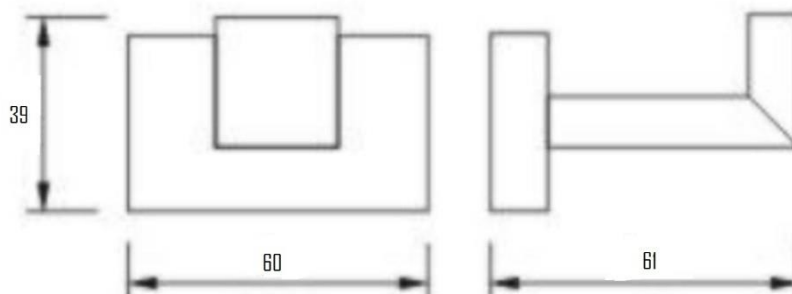

LUND SINGLE ROBE HOOK SVER-L71010

Specifications

Brand	ÖLIND
Range	LUND
Product code	SVER- L71010
Finish/Colour	CHROME,BRUSHED NICKEL
Product type	ROBE HOOK
Material	SUS304
Configuration	WALL MOUNTED
Mounting Type	WALL MOUNTED