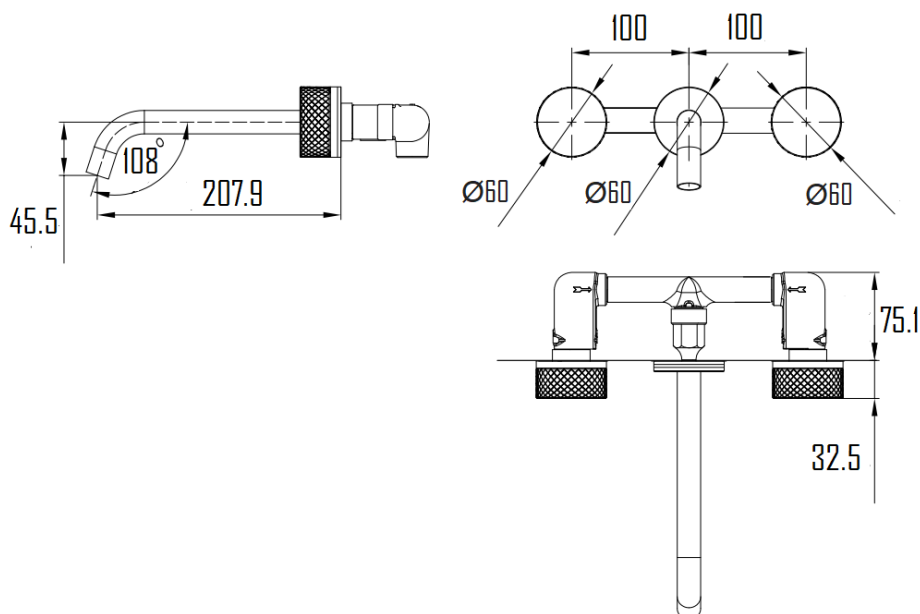

KALMAR 3 HOLES CONCEALED BASIN MIXER SVER-KAL2022W

Specifications

Brand	ÖLIND
Range	KALMAR
Product code	SVER-KAL2022W
Finish/Colour	CHROME, MATTE BLACK, BRUSHED GOLD, GUNMETAL BRUSHED NICKEL
Product type	BASIN MIXER
Material	BRASS
Configuration	CONCEALED
Mounting Type	WALL MOUNTED