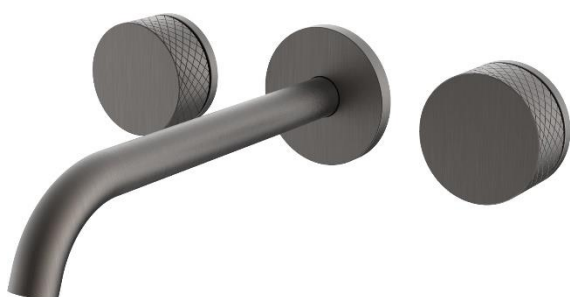

KALMAR 3 HOLES CONCEALED BASIN MIXER SVER-KAL2022W

Specifications

Brand	ÖLIND
Range	KALMAR
Product code	SVER-KAL2022W
Finish/Colour	CHROME, MATTE BLACK, BRUSHED GOLD, GUNMETAL BRUSHED NICKEL
Product type	BASIN MIXER
Material	BRASS
Configuration	CONCEALED
Mounting Type	WALL MOUNTED