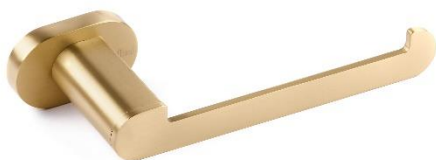

### KALMAR TOILET PAPER HOLDER SVER-K8509

#### Specifications

Brand	ÖLIND
Range	KALMAR
Product code	SVER- K8509
Finish/Colour	CHROME,BRUSHED NICKEL MATTE BLACK, BRUSHED GOLD GUNMETAL
Product type	TOILET PAPER HOLDER
Material	STAINLESS STEEL
Configuration	WALL MOUNTED
Mounting Type	WALL MOUNTED