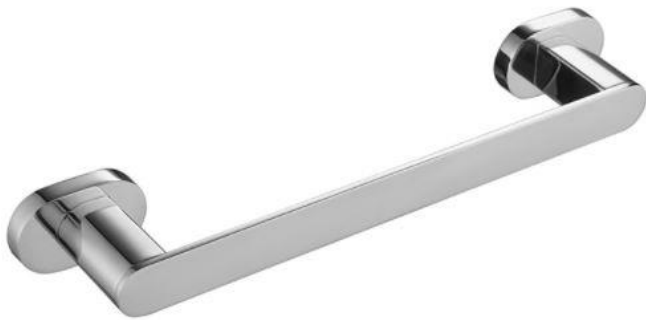

### KALMAR TOWEL RING SVER-K8504

#### Specifications

Brand	ÖLIND
Range	KALMAR
Product code	SVER-K8504
Finish/Colour	CHROME, MATTE BLACK BRUSHED GOLD, GUNMETAL, BRUSHED NICKEL
Product type	TOWEL RING
Material	SUS304
Configuration	WALL MOUNTED
Mounting Type	WALL MOUNTED