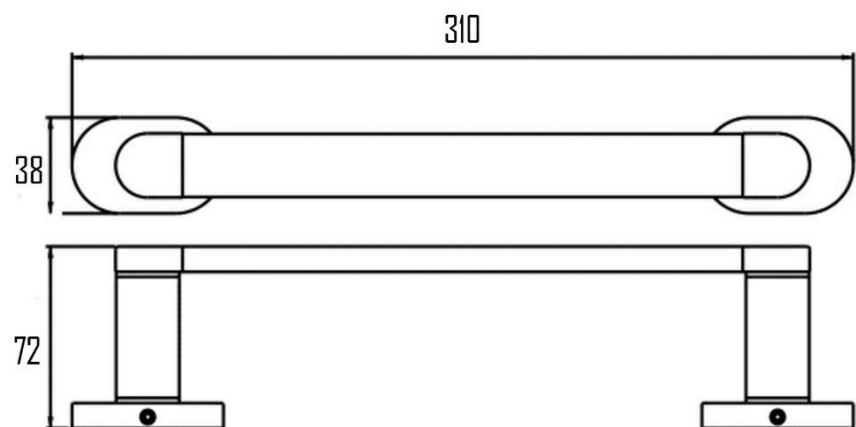

### KALMAR TOWEL RING SVER-K8504

#### Specifications

Brand	ÖLIND
Range	KALMAR
Product code	SVER-K8504
Finish/Colour	CHROME, MATTE BLACK BRUSHED GOLD, GUNMETAL, BRUSHED NICKEL
Product type	TOWEL RING
Material	SUS304
Configuration	WALL MOUNTED
Mounting Type	WALL MOUNTED