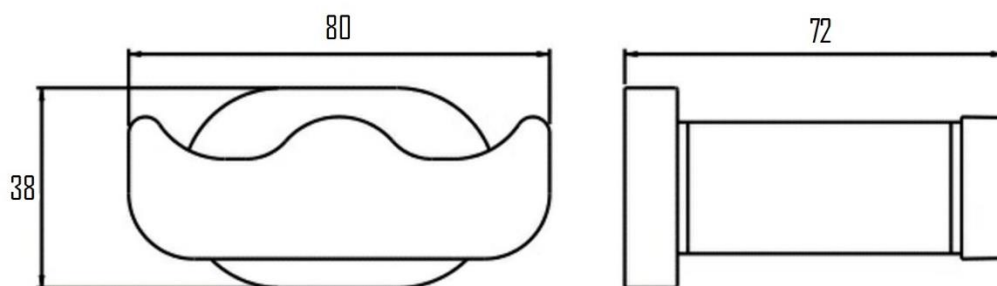

KALMAR DOUBLE ROBE HOOK SVER-K85010

Specifications

Brand	ÖLIND
Range	KALMAR
Product code	SVER-K85010
Finish/Colour	CHROME, MATTE BLACK BRUSHED GOLD, GUNMETAL, BRUSHED NICKEL
Product type	ROBE HOOK
Material	SUS304
Configuration	WALL MOUNTED
Mounting Type	WALL MOUNTED