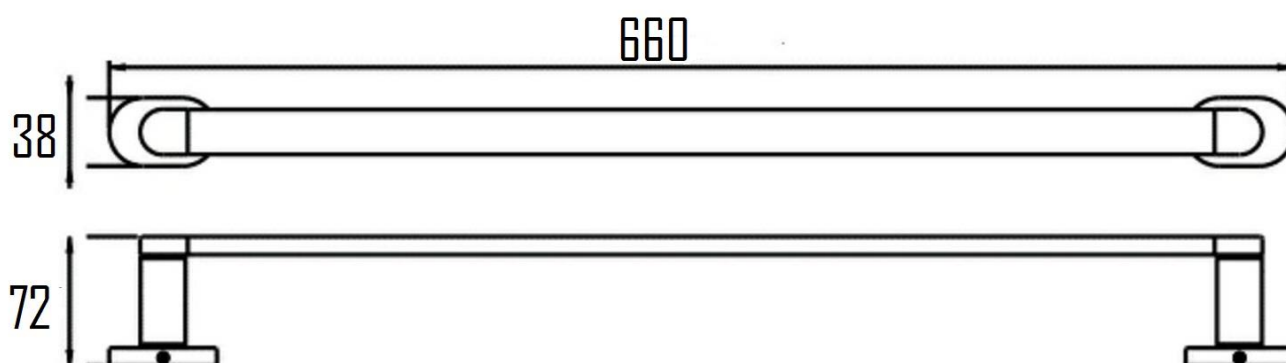

### KALMAR TOWEL RAIL

SVER-K8501

#### Specifications

Brand	ÖLIND
Range	KALMAR
Product code	SVER-K8501
Finish/Colour	CHROME, MATTE BLACK BRUSHED GOLD, GUNMETAL, BRUSHED NICKEL
Product type	TOWEL RAIL
Material	SUS304
Configuration	WALL MOUNTED
Mounting Type	WALL MOUNTED