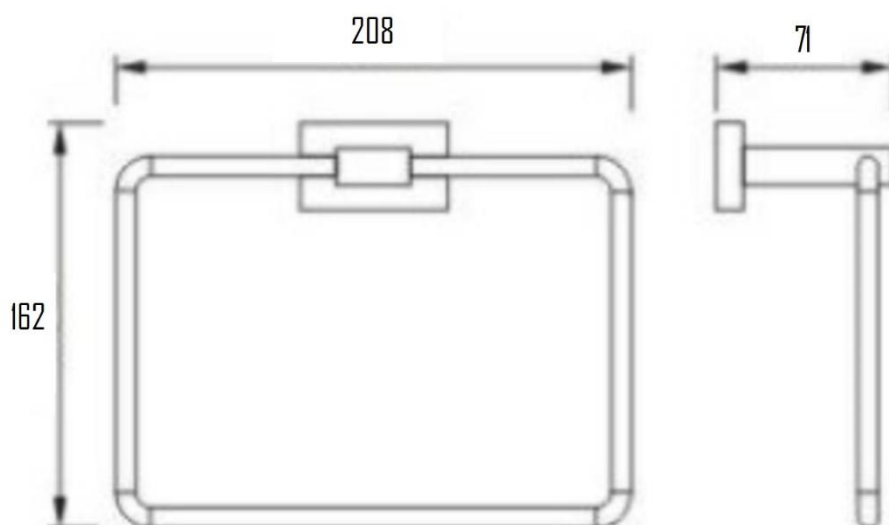

LUND TOWEL RING

SVER-K71104

Specifications

Brand	ÖLIND
Range	LUND
Product code	SVER-K71104
Finish/Colour	CHROME, MATTE BLACK BRUSHED GOLD, GUNMETAL, BRUSHED NICKEL
Product type	TOWEL RING
Material	SUS304
Configuration	WALL MOUNTED
Mounting Type	WALL MOUNTED