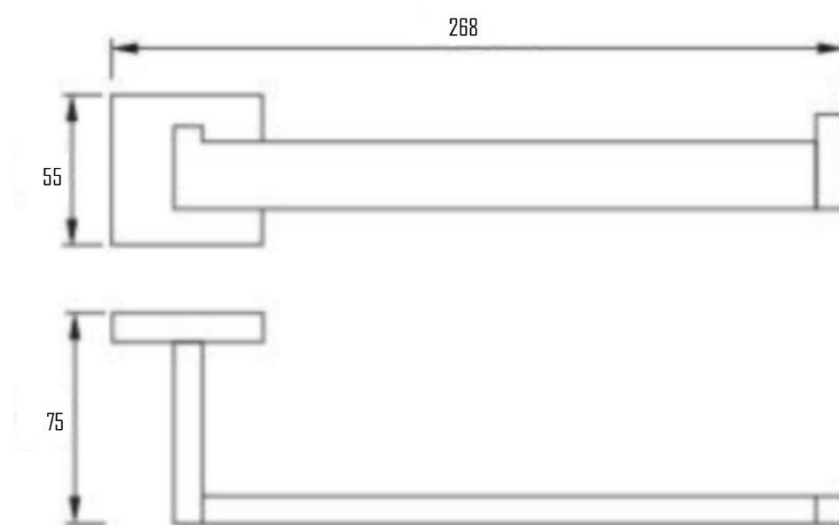

KIRUNA TOWEL RING

SVER-K7004

Specifications

Brand	ÖLIND
Range	KIRUNA
Product code	SVER-K7004
Finish/Colour	CHROME, MATTE BLACK BRUSHED GOLD, GUNMETAL, BRUSHED NICKEL
Product type	TOWEL RING
Material	SUS304
Configuration	WALL MOUNTED
Mounting Type	WALL MOUNTED