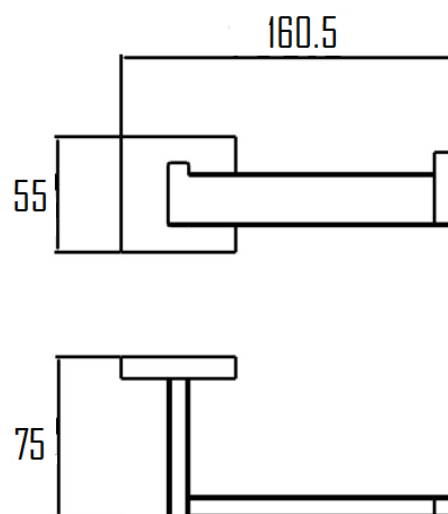

KIRUNA TOILET PAPER HOLDER SVER-K7003

Specifications

Brand	ÖLIND
Range	KIRUNA
Product code	SVER- K7003
Finish/Colour	CHROME, BRUSHED NICKEL MATTE BLACK, BRUSHED GOLD GUNMETAL
Product type	TOILET PAPER HOLDER
Material	STAINLESS STEEL
Configuration	WALL MOUNTED
Mounting Type	WALL MOUNTED