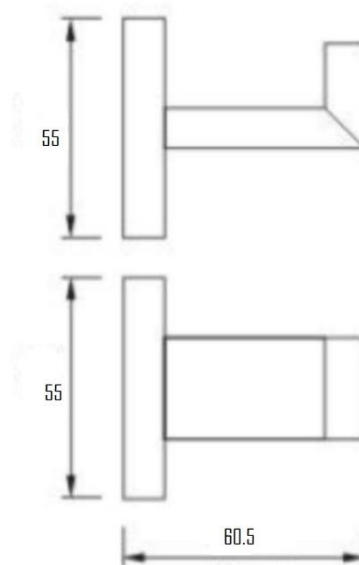

KIRUNA SINGLE ROBE HOOK SVER-K7002

Specifications

Brand	ÖLIND
Range	KIRUNA
Product code	SVER-K7002
Finish/Colour	CHROME, MATTE BLACK BRUSHED GOLD, GUNMETAL, BRUSHED NICKEL
Product type	ROBE HOOK
Material	SUS304
Configuration	WALL MOUNTED
Mounting Type	WALL MOUNTED