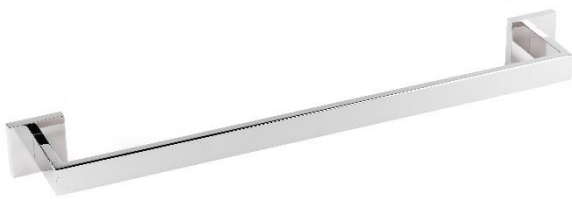

### KIRUNA TOWEL RAIL SVER-K7001

#### Specifications

Brand	ÖLIND
Range	KIRUNA
Product code	SVER-K7001
Finish/Colour	CHROME, MATTE BLACK BRUSHED GOLD, GUNMETAL, BRUSHED NICKEL
Product type	TOWEL RAIL
Material	SUS304
Configuration	WALL MOUNTED
Mounting Type	WALL MOUNTED