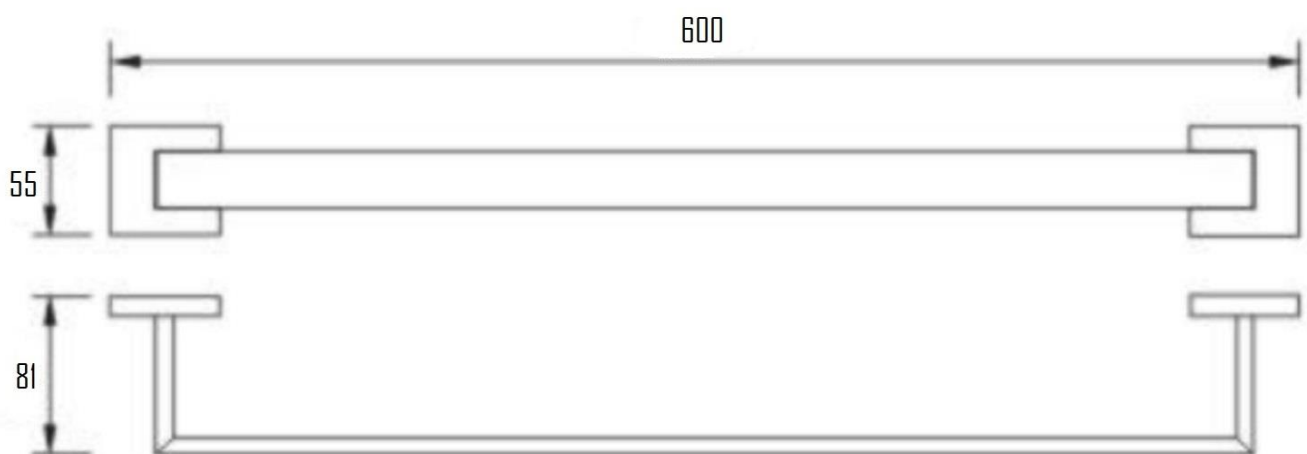

### KIRUNA TOWEL RAIL SVER-K7001

#### Specifications

Brand	ÖLIND
Range	KIRUNA
Product code	SVER-K7001
Finish/Colour	CHROME, MATTE BLACK BRUSHED GOLD, GUNMETAL, BRUSHED NICKEL
Product type	TOWEL RAIL
Material	SUS304
Configuration	WALL MOUNTED
Mounting Type	WALL MOUNTED