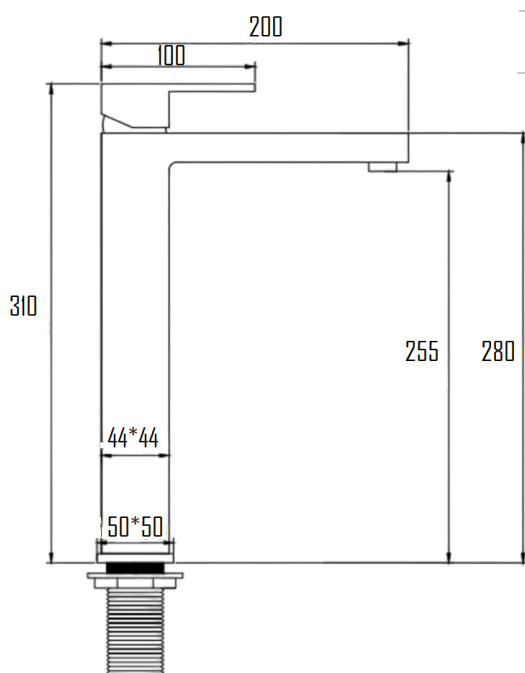

KIRUNA TALL BASIN MIXER SVER-H2037

Specifications

Brand	ÖLIND
Range	KIRUNA
Product code	SVER-H2037
Finish/Colour	CHROME, MATTE BLACK, BRUSHED GOLD, GUNMETAL BRUSHED NICKEL
Product type	BASIN MIXER
Material	BRASS
Configuration	1 TAP HOLE
Mounting Type	DECK MOUNTED