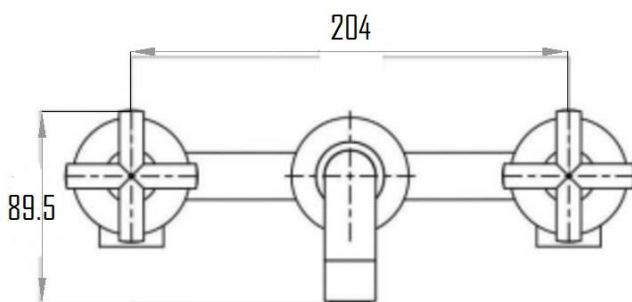

BROMMA 3 HOLES CONCEALED BASIN MIXER SVER-C5012W

Specifications

Brand	ÖLIND
Range	BROMMA
Product code	SVER-C5012W
Finish/Colour	CHROME, MATTE BLACK, BRUSHED GOLD, GUNMETAL BRUSHED NICKEL
Product type	BASIN MIXER
Material	BRASS
Configuration	CONCEALED
Mounting Type	WALL MOUNTED