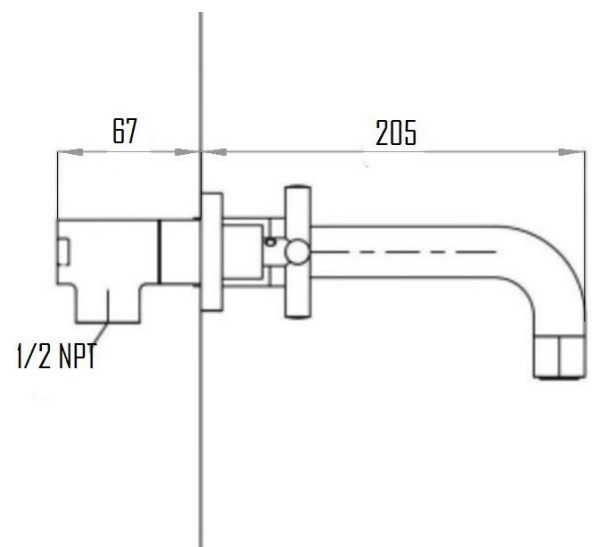

BROMMA 3 HOLES CONCEALED BASIN MIXER SVER-C5012W

Specifications

Brand	ÖLIND
Range	BROMMA
Product code	SVER-C5012W
Finish/Colour	CHROME, MATTE BLACK, BRUSHED GOLD, GUNMETAL BRUSHED NICKEL
Product type	BASIN MIXER
Material	BRASS
Configuration	CONCEALED
Mounting Type	WALL MOUNTED