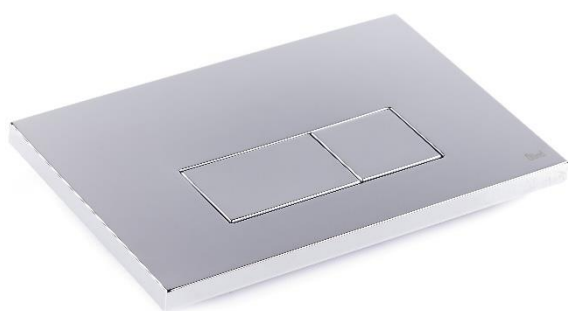

### SKAN 1 DUAL FLUSH PLATE

SVER-C012

#### Specifications

Brand	ÖLIND
Range	SKAN 1
Product code	SVER-C012
Finish/Colour	CHROME, MATTE BLACK BRUSHED GOLD, GUNMETAL, BRUSHED NICKEL
Product type	FLUSH PLATE
Material	ABS
Configuration	SQUARE TYPE-CONCEALED
Mounting Type	WALL MOUNTED