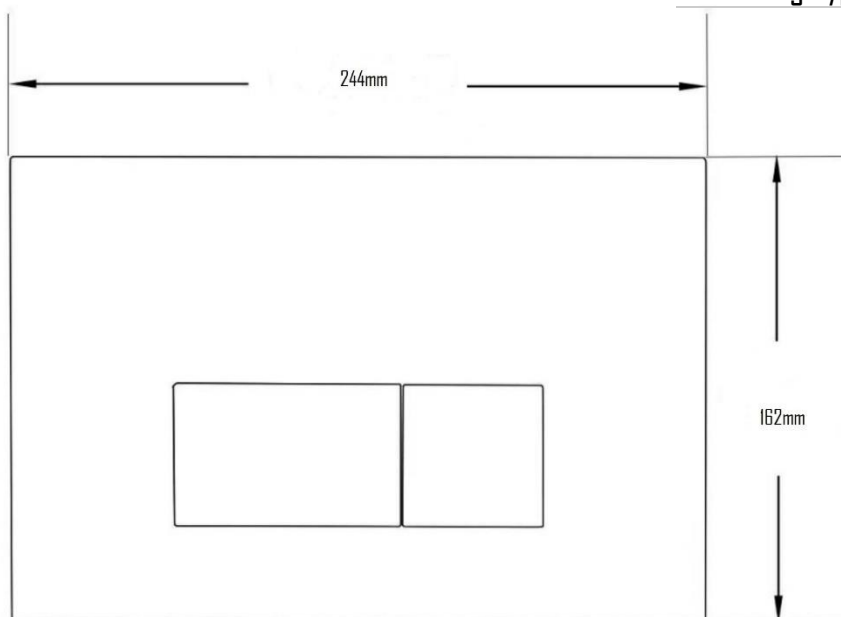

### SKAN 1 DUAL FLUSH PLATE

SVER-C012

#### Specifications

Brand	ÖLIND
Range	SKAN 1
Product code	SVER-C012
Finish/Colour	CHROME, MATTE BLACK BRUSHED GOLD, GUNMETAL, BRUSHED NICKEL
Product type	FLUSH PLATE
Material	ABS
Configuration	SQUARE TYPE-CONCEALED
Mounting Type	WALL MOUNTED