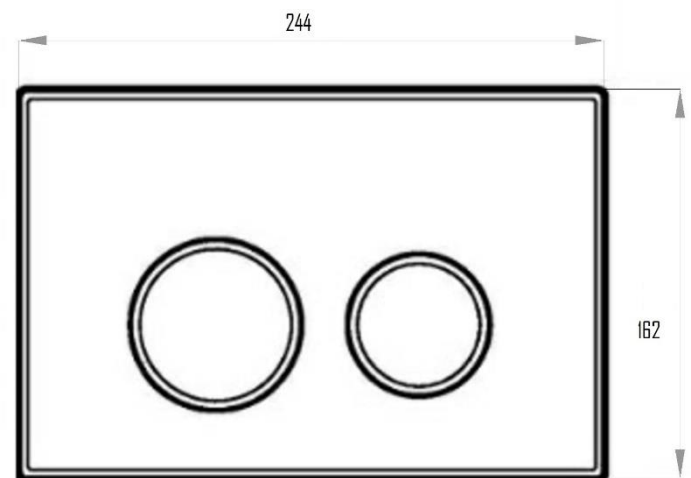

SKAN 3 DUAL FLUSH PLATE SVER-C010

Specifications

Brand	ÖLIND
Range	SKAN 3
Product code	SVER-C010
Finish/Colour	CHROME, MATTE BLACK BRUSHED GOLD, GUNMETAL, BRUSHED NICKEL
Product type	FLUSH PLATE
Material	ABS
Configuration	ROUND PUSH BUTTON- CONCEALED
Mounting Type	WALL MOUNTED