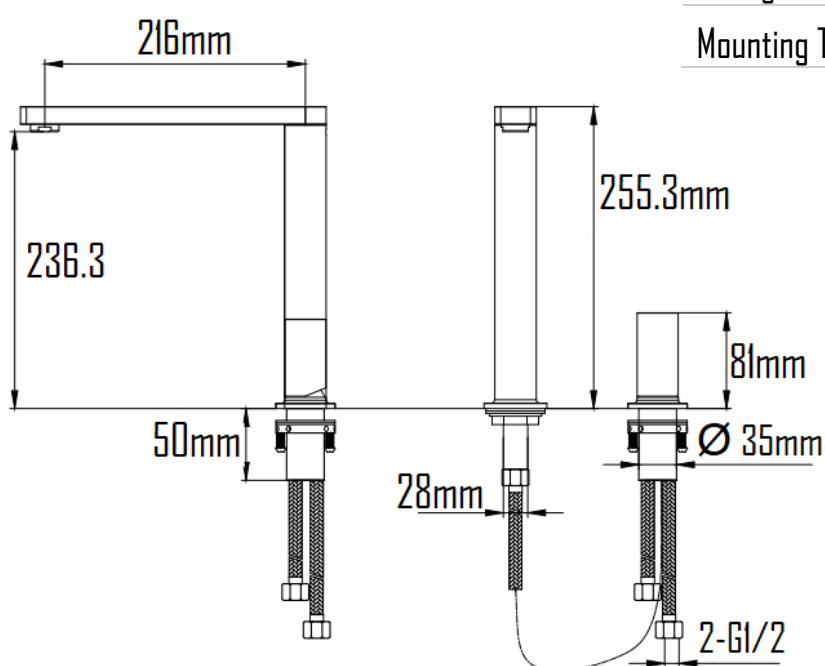

### GOTLAND FIXED KITCHEN MIXER SVER-B377

#### Specifications

Brand	ÖLIND
Range	GOTLAND
Product code	SVER-B377
Finish/Colour	MATTE BLACK, GUNMETAL MATTE BLACK+BRUSHED GOLD BRUSHED NICKEL
Product type	KITCHEN MIXER
Material	BRASS OTHER
Configuration	2 HOLE
Mounting Type	DECK MOUNTED