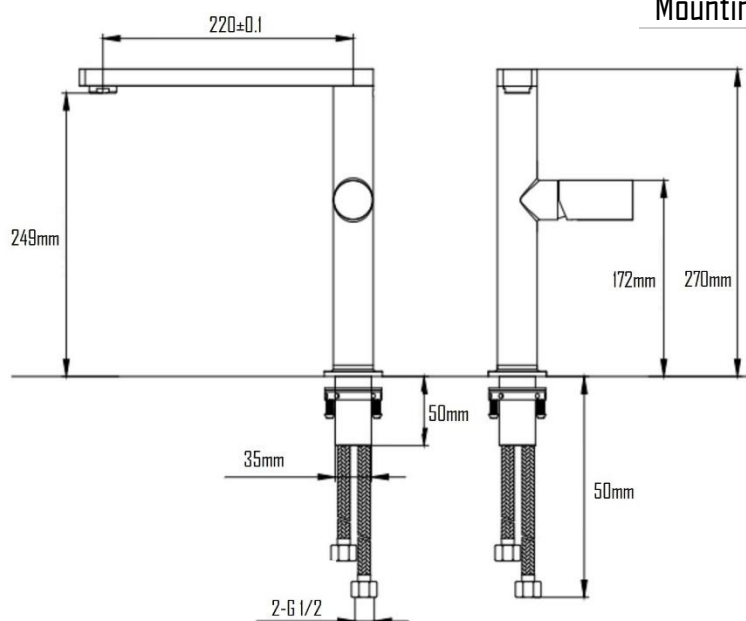

LOVO FIXED KITCHEN MIXER SPOUT SVER-B376

Specifications

Brand	ÖLIND
Range	LOVO
Product code	SVER-B376
Finish/Colour	BRUSHED NICKEL, GUNMETAL, MATTE BLACK, CHROME, BRUSHED GOLD
Product type	KITCHEN MIXER
Material	BRASS OTHER
Configuration	1 TAP HOLE
Mounting Type	DECK MOUNTED