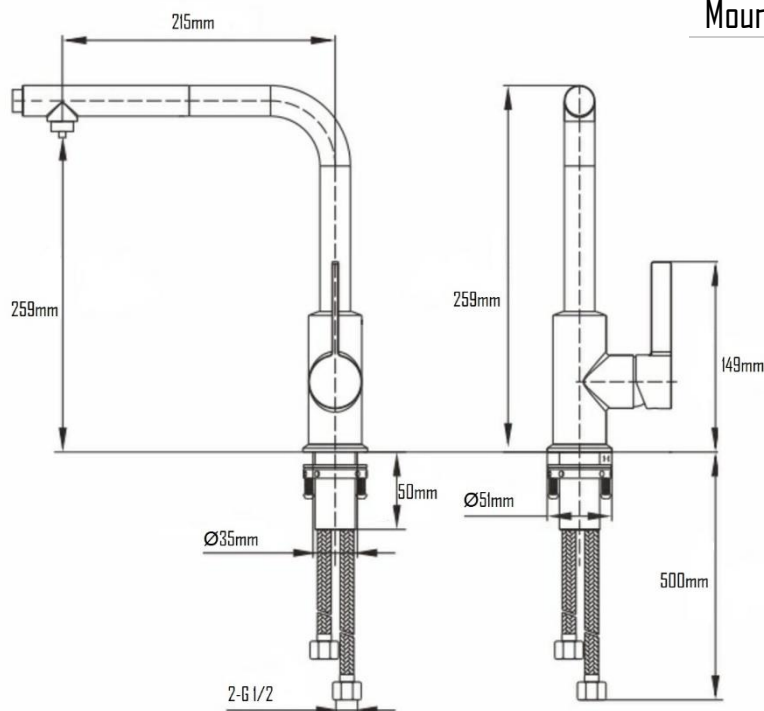

### JOKK KITCHEN MIXER WITH PULL-OUT SHOWER SVER-B375BN

#### Specifications

Brand	ÖLIND
Range	JOKK
Product code	SVER-B375BN
Finish/Colour	BRUSHED NICKEL
Product type	KITCHEN MIXER
Material	STAINLESS STEEL
Configuration	1 TAP HOLE
Mounting Type	DECK MOUNTED

For more information, please visit our website: [olind-design.com](http://olind-design.com)  
Sweden: Dalkärsvägen 6 14636 Tullinge Sweden