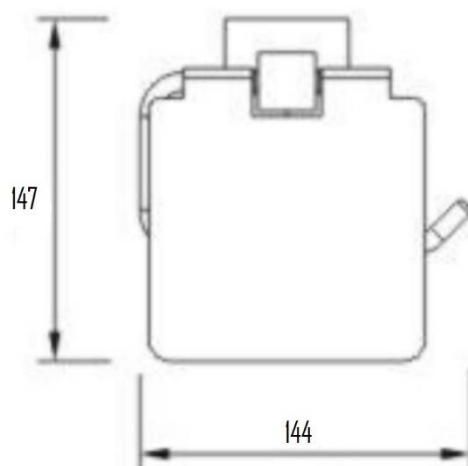

AMAL TOILET PAPER HOLDER SVER-A6311

Specifications

Brand	ÖLIND
Range	AMAL
Product code	SVER- A6311
Finish/Colour	CHROME, BRUSHED NICKEL MATTE BLACK, BRUSHED GOLD GUNMETAL
Product type	TOILET PAPER HOLDER
Material	STAINLESS STEEL
Configuration	WALL MOUNTED
Mounting Type	WALL MOUNTED