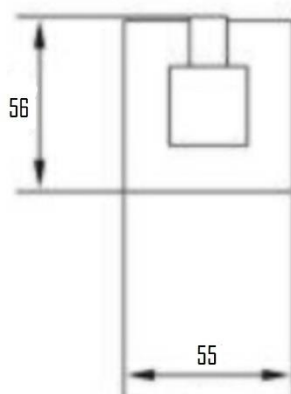

AMAL SINGLE ROBE HOOK SVER-A63010

Specifications

Brand	ÖLIND
Range	AMAL
Product code	SVER-A63010
Finish/Colour	CHROME, MATTE BLACK BRUSHED GOLD, GUNMETAL, BRUSHED NICKEL
Product type	ROBE HOOK
Material	SUS304
Configuration	WALL MOUNTED
Mounting Type	WALL MOUNTED