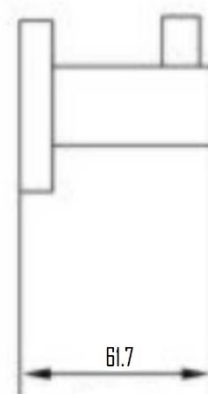

AMAL SINGLE ROBE HOOK SVER-A63010

Specifications

Brand	ÖLIND
Range	AMAL
Product code	SVER-A63010
Finish/Colour	CHROME, MATTE BLACK BRUSHED GOLD, GUNMETAL, BRUSHED NICKEL
Product type	ROBE HOOK
Material	SUS304
Configuration	WALL MOUNTED
Mounting Type	WALL MOUNTED