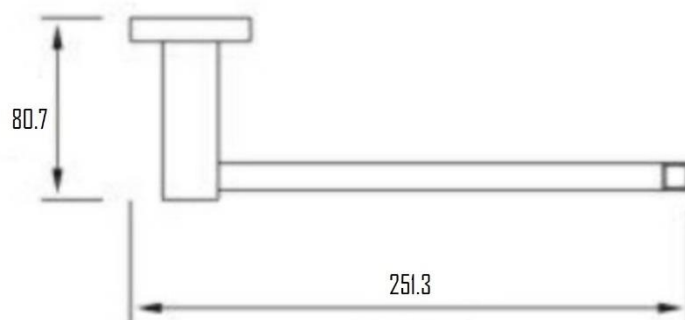

AMAL TOWEL RING

SVER-A63004

Specifications

Brand	ÖLIND
Range	AMAL
Product code	SVER-A63004
Finish/Colour	CHROME, MATTE BLACK BRUSHED GOLD, GUNMETAL, BRUSHED NICKEL
Product type	TOWEL RING
Material	SUS304
Configuration	WALL MOUNTED
Mounting Type	WALL MOUNTED