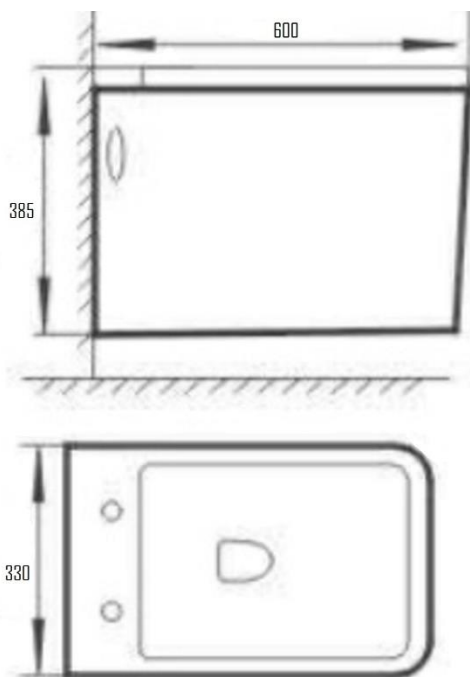

WALL HUNG TOILET WITH SOFT CLOSING SEAT COVER, P-TRAP 180MM ROUGHING-IN SVER-8032GW

Specifications

Brand	ÖLIND
Range	WALL HUNG WC
Product code	SVER-8032GW
Finish/Colour	GLOSSY WHITE
Product type	TOILET
Material	CERAMIC
Configuration	WALL HUNG
Mounting Type	WALL MOUNTED