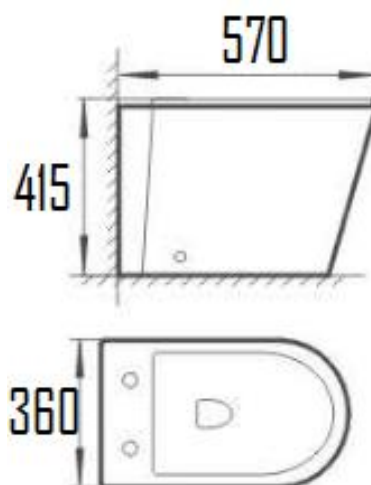

**FLOOR MOUNTED TOILET WITH SOFT CLOSING SEAT COVER, P-TRAP 180MM ROUGHING-IN
SVER-8031GW**

Specifications

Brand	ÖLIND
Range	FLOOR MOUNTED WC
Product code	SVER-8031GW
Finish/Colour	GLOSSY WHITE
Product type	TOILET
Material	CERAMIC
Configuration	CONCEALED
Mounting Type	WALL/FLOOR MOUNTED