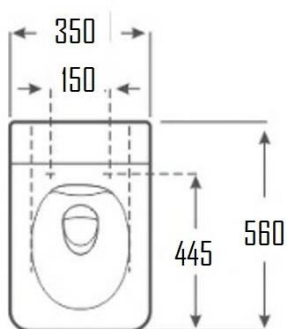

### WALL HUNG TOILET WITH SOFT CLOSING SEAT COVER, P-TRAP 180MM ROUGHING-IN SVER-8011GW

#### Specifications

Brand	ÖLIND
Range	WALL HUNG WC
Product code	SVER-8011GW
Finish/Colour	GLOSSY WHITE
Product type	TOILET
Material	CERAMIC
Configuration	WALL HUNG
Mounting Type	WALL MOUNTED

For more information, please visit our website: [olind-design.com](http://olind-design.com)  
 Sweden: Dalkärrsvägen 6 14636 Tullinge Sweden