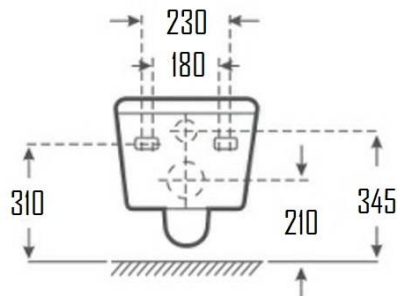

### WALL HUNG TOILET WITH SOFT CLOSING SEAT COVER, P-TRAP 180MM ROUGHING-IN SVER-8011GW

#### Specifications

Brand	ÖLIND
Range	WALL HUNG WC
Product code	SVER-8011GW
Finish/Colour	GLOSSY WHITE
Product type	TOILET
Material	CERAMIC
Configuration	WALL HUNG
Mounting Type	WALL MOUNTED

For more information, please visit our website: [olind-design.com](http://olind-design.com)  
 Sweden: Dalkärrsvägen 6 14636 Tullinge Sweden