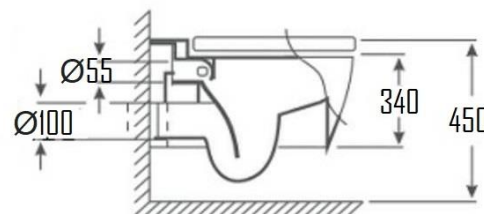

### WALL HUNG TOILET WITH SOFT CLOSING SEAT COVER, P-TRAP 180MM ROUGHING-IN SVER-8011GW

#### Specifications

Brand	ÖLIND
Range	WALL HUNG WC
Product code	SVER-8011GW
Finish/Colour	GLOSSY WHITE
Product type	TOILET
Material	CERAMIC
Configuration	WALL HUNG
Mounting Type	WALL MOUNTED

For more information, please visit our website: [olind-design.com](http://olind-design.com)  
 Sweden: Dalkärrsvägen 6 14636 Tullinge Sweden