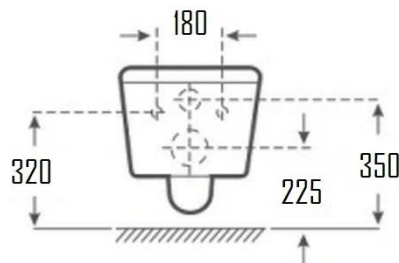

WALL HUNG TOILET WITH SOFT CLOSING SEAT COVER, P-TRAP 180MM ROUGHING-IN SVER-8006

Specifications

Brand	ÖLIND
Range	WALL HUNG WC
Product code	SVER-8006
Finish/Colour	MATTE BLACK, GLOSSY BLACK, GLOSSY WHITE
Product type	TOILET
Material	CERAMIC
Configuration	WALL HUNG
Mounting Type	WALL MOUNTED