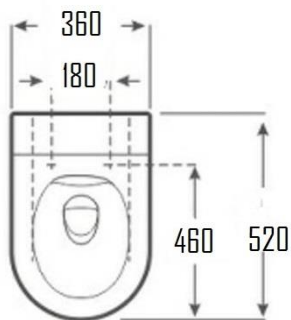

WALL HUNG TOILET WITH SOFT CLOSING SEAT COVER, P-TRAP 180MM ROUGHING-IN SVER-8006

Specifications

Brand	ÖLIND
Range	WALL HUNG WC
Product code	SVER-8006
Finish/Colour	MATTE BLACK, GLOSSY BLACK, GLOSSY WHITE
Product type	TOILET
Material	CERAMIC
Configuration	WALL HUNG
Mounting Type	WALL MOUNTED