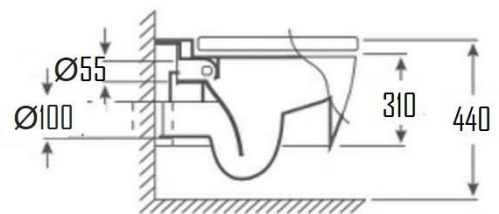

WALL HUNG TOILET WITH SOFT CLOSING SEAT COVER, P-TRAP 180MM ROUGHING-IN SVER-8006

Specifications

Brand	ÖLIND
Range	WALL HUNG WC
Product code	SVER-8006
Finish/Colour	MATTE BLACK, GLOSSY BLACK, GLOSSY WHITE
Product type	TOILET
Material	CERAMIC
Configuration	WALL HUNG
Mounting Type	WALL MOUNTED