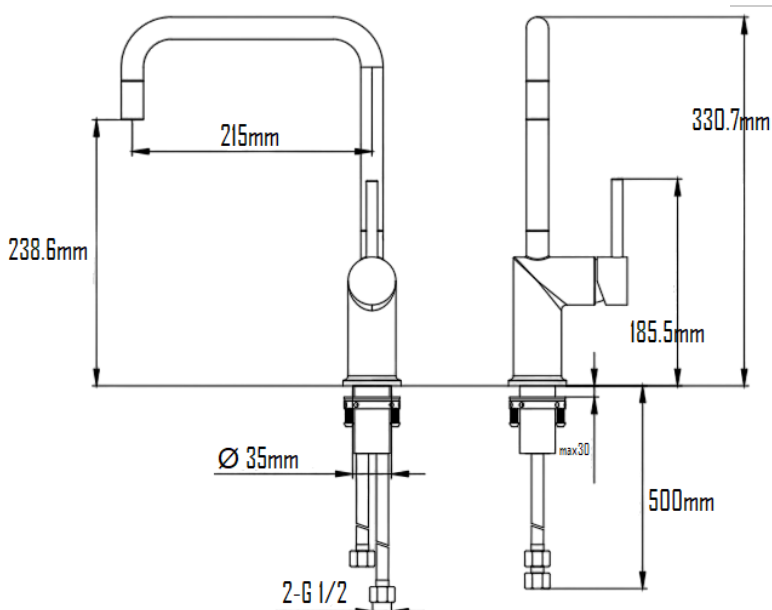

DALSLAND KITCHEN MIXER SVER-612

Specifications

Brand	ÖLIND
Range	DALSLAND
Product code	SVER-612
Finish/Colour	MATTE BLACK, BRUSHED GOLD MATTE BLACK+BRUSHED GOLD CHROME, GUNMETAL
Product type	KITCHEN MIXER
Material	BRASS OTHER
Configuration	1 HOLE
Mounting Type	DECK MOUNTED