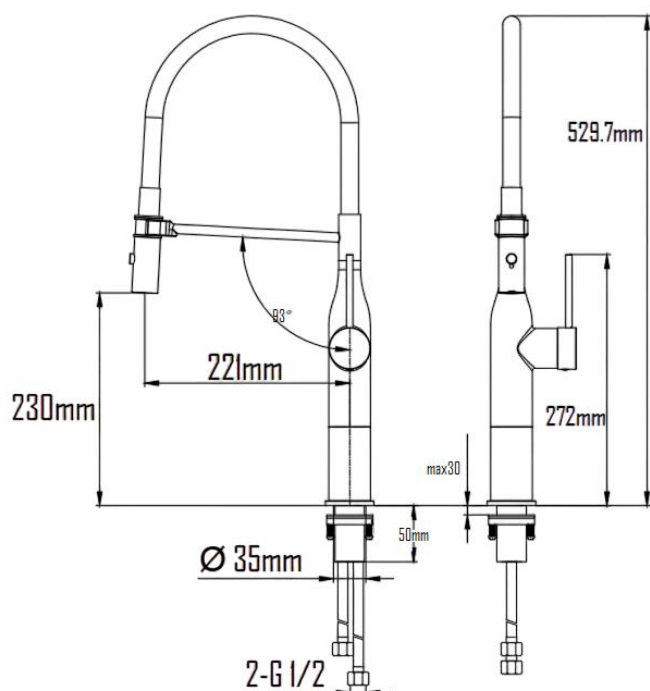

### HALLAND KITCHEN MIXER WITH SWIVEL SPOUT SVER-609

#### Specifications

Brand	ÖLIND
Range	HALLAND
Product code	SVER-609
Finish/Colour	MATTE BLACK,BRUSHED GOLD MATTE BLACK+RED, GUNMETAL
Product type	KITCHEN MIXER
Material	BRASS OTHER
Configuration	1 HOLE
Mounting Type	DECK MOUNTED