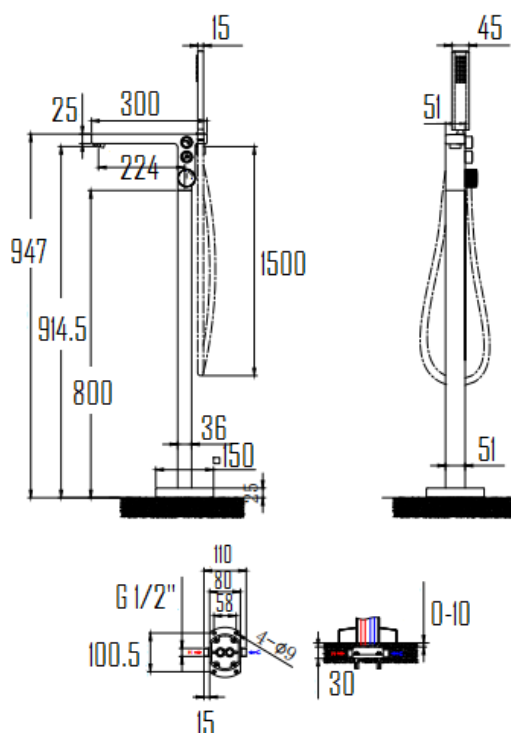

TENSTA FLOOR MOUNTED BATH MIXER W/ HAND SHOWER AND HOSE SVER-6015

Specifications

Brand	ÖLIND
Range	TENSTA
Product code	SVER-6015
Finish/Colour	CHROME,GUNMETAL
Product type	BATH MIXER
Material	BRASS
Configuration	1 TAP HOLE
Mounting Type	FLOOR MOUNTED