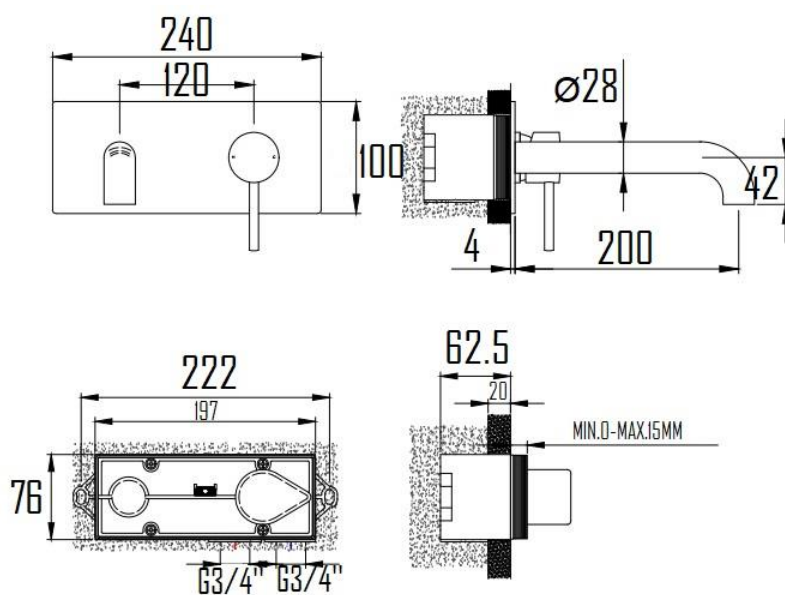

TENSTA CONCEALED BASIN MIXER SVR-6014

Specifications

Brand	ÖLIND
Range	TENSTA
Product code	SVR-6014
Finish/Colour	GUNMETAL
Product type	BASIN MIXER
Material	BRASS
Configuration	CONCEALED
Mounting Type	WALL MOUNTED