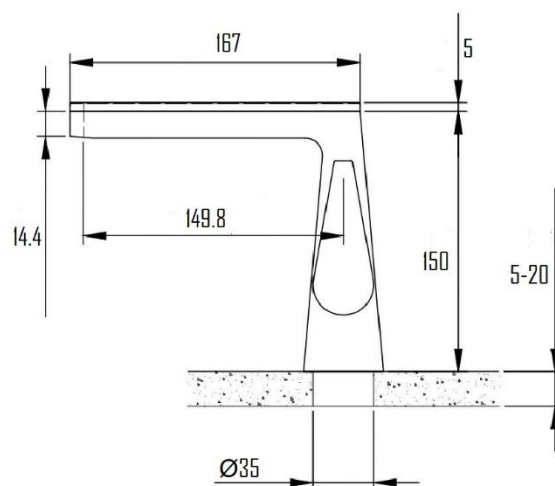

### TENSTA MONO BASIN MIXER SVER-6008

#### Specifications

Brand	ÖLIND
Range	TENSTA
Product code	SVER-6008
Finish/Colour	CHROME, GUNMETAL
Product type	BASIN MIXER
Material	BRASS
Configuration	1 TAP HOLE
Mounting Type	DECK MOUNTED

For more information, please visit our website: [olind-design.com](http://olind-design.com)  
Sweden: Dalkärrsvägen 6 14636 Tullinge Sweden