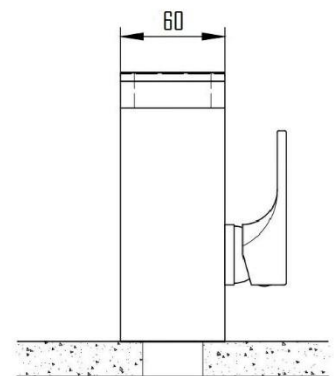

#### Specifications

Brand	ÖLIND
Range	TENSTA
Product code	SVER-6008
Finish/Colour	CHROME, GUNMETAL
Product type	BASIN MIXER
Material	BRASS
Configuration	1 TAP HOLE
Mounting Type	DECK MOUNTED

For more information, please visit our website: [olind-design.com](http://olind-design.com)  
Sweden: Dalkärrsvägen 6 14636 Tullinge Sweden