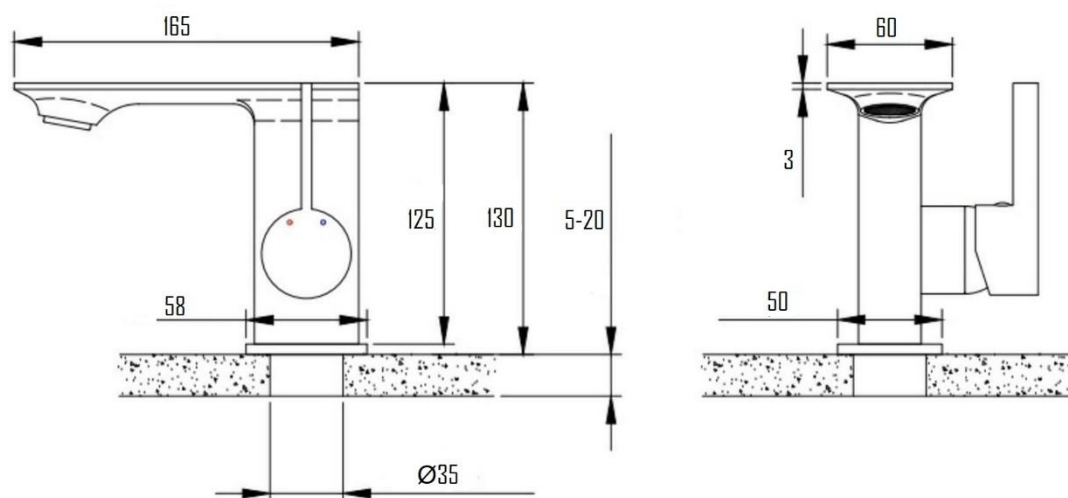

### TENSTA MONO BASIN MIXER SVER-6006

#### Specifications

Brand	ÖLIND
Range	TENSTA
Product code	SVER-6006
Finish/Colour	CHROME, GUNMETAL
Product type	BASIN MIXER
Material	BRASS
Configuration	1 TAP HOLE
Mounting Type	DECK MOUNTED

For more information, please visit our website: [olind-design.com](http://olind-design.com)  
Sweden: Dalkärrsvägen 6 14636 Tullinge Sweden