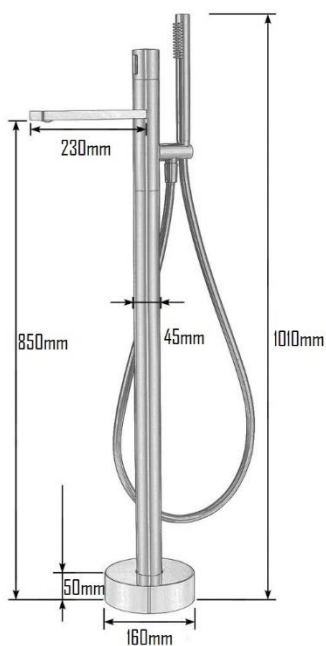

VISBY FLOOR MOUNTED BATH MIXER W/ HAND SHOWER AND HOSE SVER-5041

Specifications

Brand	ÖLIND
Range	VISBY
Product code	SVER-5041
Finish/Colour	CHROME, MATTE BLACK
Product type	BATH MIXER
Material	BRASS
Configuration	1 TAP HOLE
Mounting Type	FLOOR MOUNTED