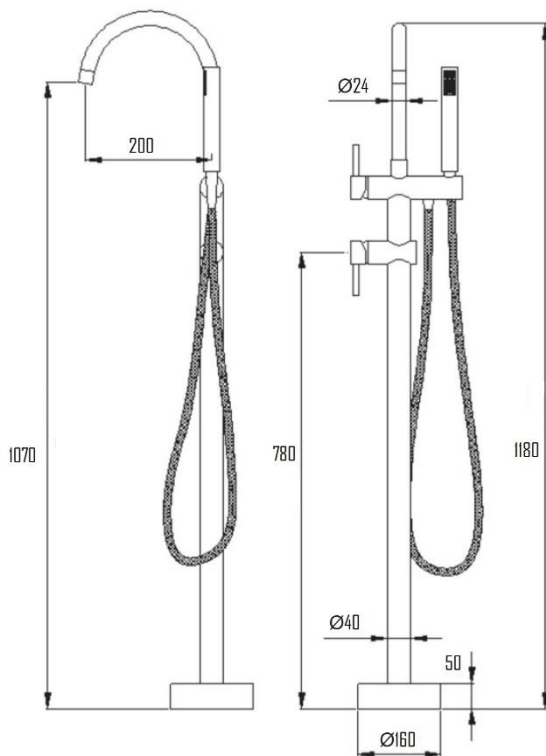

VISBY FLOOR MOUNTED BATH MIXER W/ HAND SHOWER AND HOSE SVER-5039

Specifications

Brand	ÖLIND
Range	VISBY
Product code	SVER-5039
Finish/Colour	CHROME, MATTE BLACK BRUSHED GOLD, GUNMETAL BRUSHED NICKEL
Product type	BATH MIXER
Material	BRASS
Configuration	1 TAP HOLE
Mounting Type	FLOOR MOUNTED