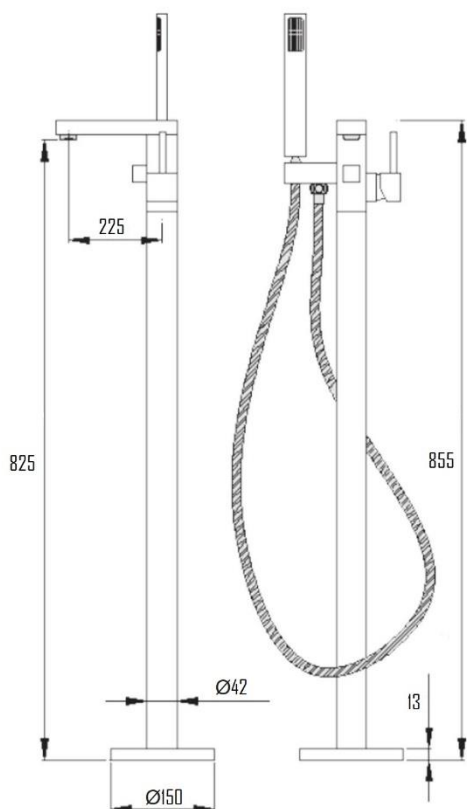

KIRUNA FLOOR MOUNTED BATH MIXER W/ HAND SHOWER AND HOSE SVER-5024

Specifications

Brand	ÖLIND
Range	KIRUNA
Product code	SVER-5024
Finish/Colour	CHROME, MATTE BLACK BRUSHED GOLD, GUNMETAL BRUSHED NICKEL
Product type	BATH MIXER
Material	BRASS
Configuration	1 TAP HOLE
Mounting Type	FLOOR MOUNTED