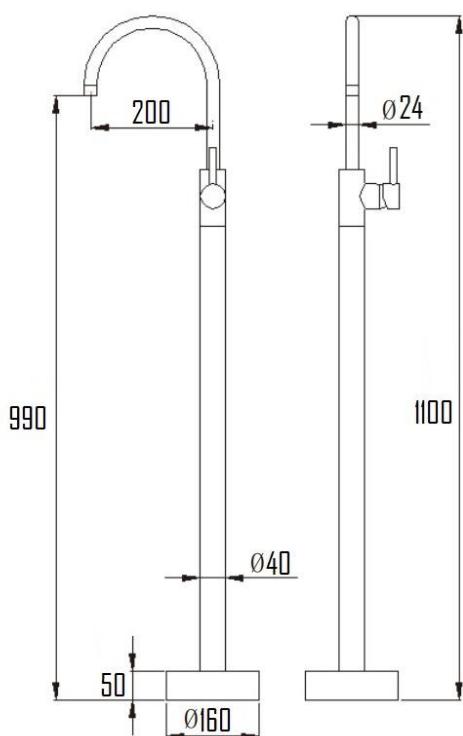

VISBY FLOOR MOUNTED BASIN MIXER SVER-5012

Specifications

Brand	ÖLIND
Range	VISBY
Product code	SVER-5012
Finish/Colour	CHROME, MATTE BLACK BRUSHED GOLD, GUNMETAL BRUSHED NICKEL
Product type	BASIN MIXER
Material	BRASS
Configuration	FLOOR MOUNTED
Mounting Type	FLOOR MOUNTED