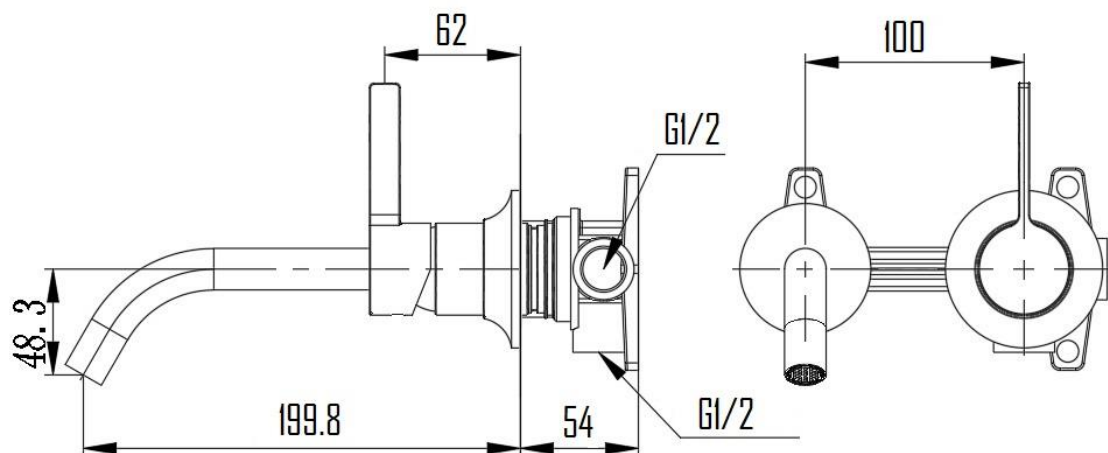

BROMMA 2 HOLES CONCEALED BASIN MIXER SVER-5010

Specifications

Brand	ÖLIND
Range	BROMMA
Product code	SVER-5010
Finish/Colour	CHROME, MATTE BLACK, BRUSHED GOLD, GUNMETAL
Product type	BASIN MIXER
Material	BRASS OTHER
Configuration	CONCEALED
Mounting Type	WALL MOUNTED