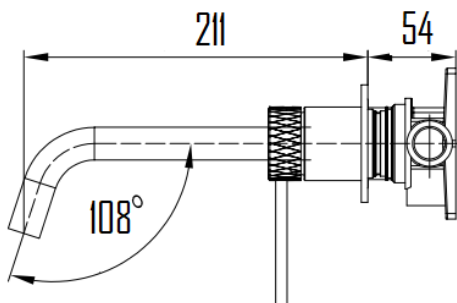

BROMMA 2 HOLES CONCEALED BASIN MIXER SVER-5009

Specifications

Brand	ÖLIND
Range	BROMMA
Product code	SVER-5009
Finish/Colour	CHROME, MATTE BLACK, BRUSHED GOLD, GUNMETAL
Product type	BASIN MIXER
Material	BRASS OTHER
Configuration	CONCEALED
Mounting Type	WALL MOUNTED