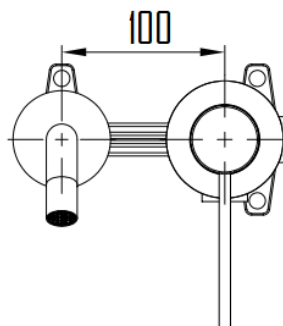

BROMMA 2 HOLES CONCEALED BASIN MIXER SVER-5009

Specifications

Brand	ÖLIND
Range	BROMMA
Product code	SVER-5009
Finish/Colour	CHROME, MATTE BLACK, BRUSHED GOLD, GUNMETAL
Product type	BASIN MIXER
Material	BRASS OTHER
Configuration	CONCEALED
Mounting Type	WALL MOUNTED