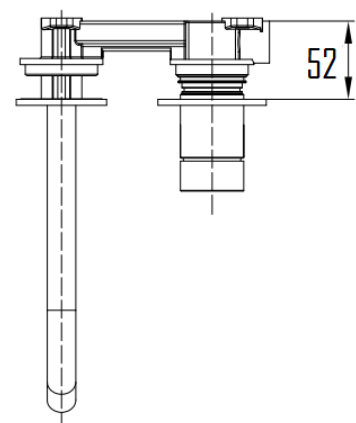

BROMMA 2 HOLES CONCEALED BASIN MIXER SVER-5009

Specifications

Brand	ÖLIND
Range	BROMMA
Product code	SVER-5009
Finish/Colour	CHROME, MATTE BLACK, BRUSHED GOLD, GUNMETAL
Product type	BASIN MIXER
Material	BRASS OTHER
Configuration	CONCEALED
Mounting Type	WALL MOUNTED