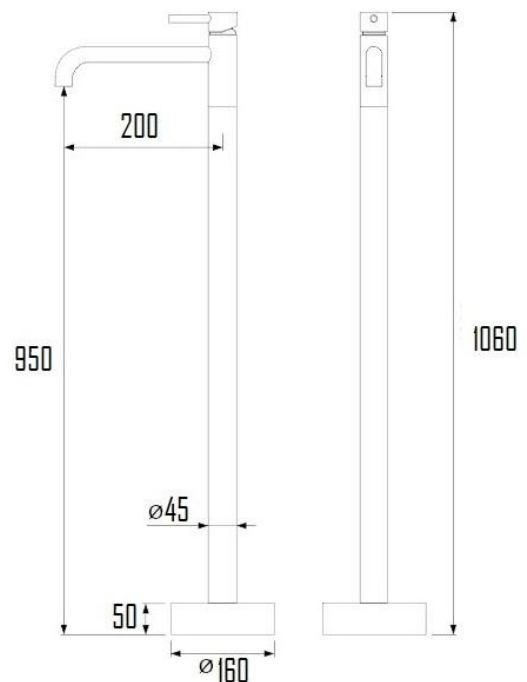

VISBY FLOOR MOUNTED BASIN MIXER SVER-5005

Specifications

Brand	ÖLIND
Range	VISBY
Product code	SVER-5005
Finish/Colour	CHROME, MATTE BLACK BRUSHED GOLD, GUNMETAL BRUSHED NICKEL
Product type	BASIN MIXER
Material	BRASS
Configuration	FLOOR MOUNTED
Mounting Type	FLOOR MOUNTED