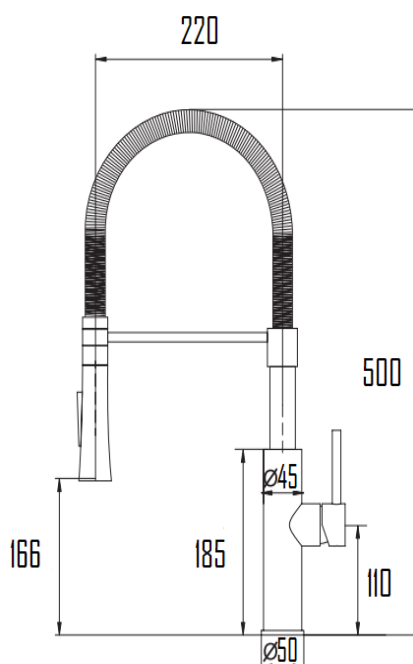

VASA 4 KITCHEN MIXER WITH SWIVEL SPOUT SVER-375CMB

Specifications

Brand	ÖLIND
Range	VASA 4
Product code	SVER-375CMB
Finish/Colour	MATTE BLACK + CHROME
Product type	KITCHEN MIXER
Material	BRASS OTHER
Configuration	1 TAP HOLE
Mounting Type	DECK MOUNTED