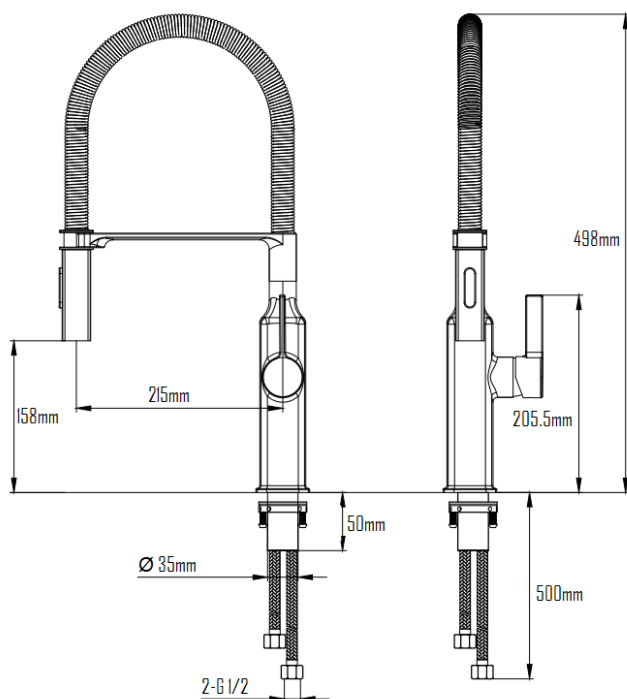

VASA 3 KITCHEN MIXER WITH SWIVEL SPOUT SVER-374

Specifications

Brand	ÖLIND
Range	VASA 3
Product code	SVER-374
Finish/Colour	BRUSHED NICKEL, GUNMETAL, MATTE BLACK, CHROME, BRUSHED GOLD
Product type	KITCHEN MIXER
Material	BRASS OTHER
Configuration	1 TAP HOLE
Mounting Type	DECK MOUNTED